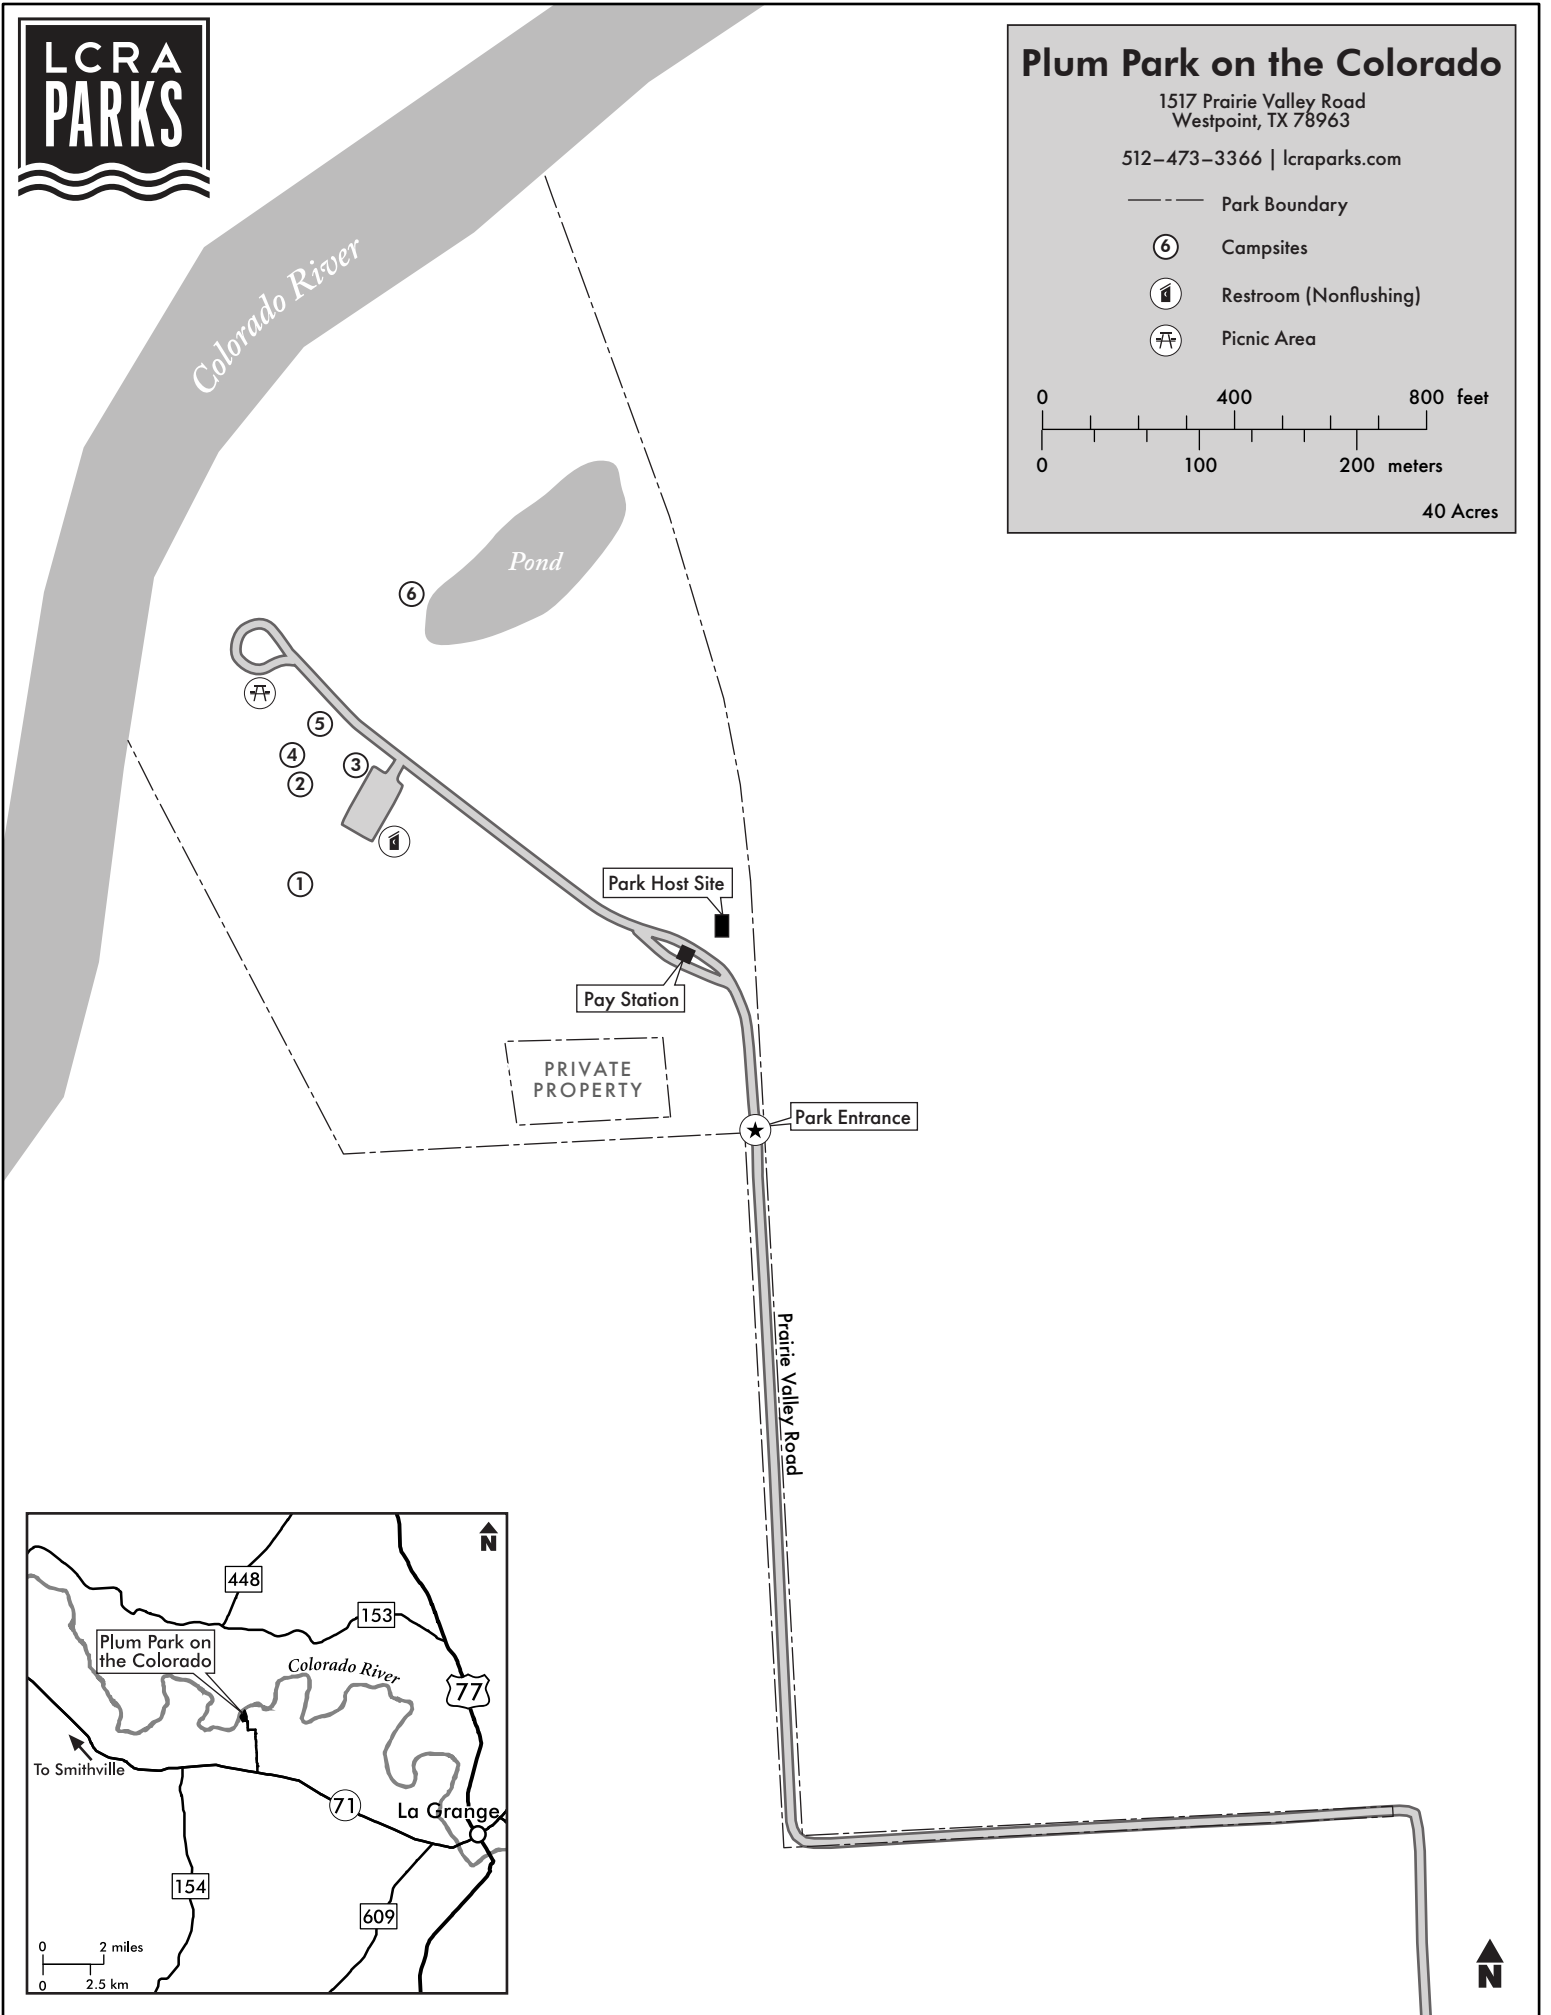

# Plum Park on the Colorado

1517 Prairie Valley Road  
Westpoint, TX 78963

512-473-3366 | lcraparks.com

- Park Boundary
- Campsites
- Restroom (Nonflushing)
- Picnic Area

40 Acres

**We've established the following to ensure a pleasant and safe visit:**

1. Camping is permitted only in designated areas on LCRA land.
2. Only licensed authorized vehicles are permitted in the parks.
3. Please drink responsibly.
4. Campfires are permitted only in designated fire rings or barbecue pits. (At Matagorda Bay Nature Park, no open fires permitted unless contained in an above-ground device with a spark screen installed covering the fire.)
5. Hunting and trapping are not permitted.
6. Possession or discharge of any kind of fireworks or explosives is prohibited.
7. Swimming is permitted but not within 50 feet of any boat ramp. Swimming is at your own risk; there are no lifeguards. Portable swimming pools or slip 'n slides are prohibited.
8. Please clean up and properly dispose of all pet waste. Protect pets and wildlife by keeping pets on leash in designated camping and picnicking areas; outside designated camping and picnicking areas, pets must be kept under their owner's direct control.
9. Respect quiet hours from 10 p.m.-6 a.m.
10. Thank you for not littering.

**View our complete rules and regulations:**

**THE OUTDOORS  
ARE OPEN**

**LCRAParks.com**

**Follow us on social!**