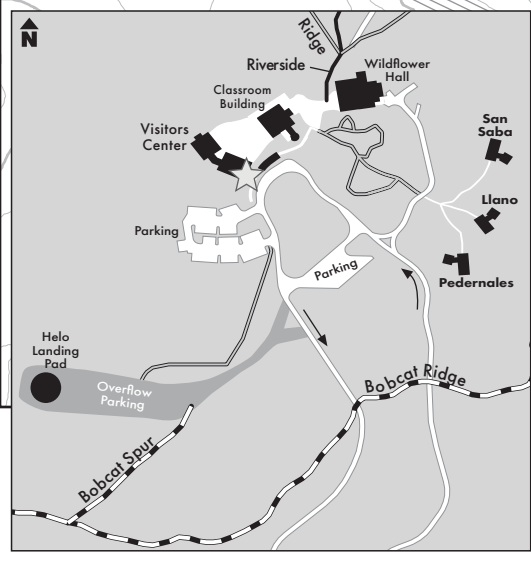

Hyatt Regency
Lost Pines
Resort and Spa

McKinney Roughs Nature Park

1884 Hwy 71 West
Cedar Creek, TX 78612

512-303-5073 | lcraparks.com

- Park Boundary
- Multiuse Trails
- Hiking Trails
- Self-Guided Trails ADA*
- 1,000' Trail Markers
- 50' Contour Lines
- 10' Contour Lines
- Water Sources
- Trailhead
- Restroom (flushing)
- Showers

1,140 Acres

- ### International Mountain Bicycling Association Trail Difficulty Rating
- Easy
 - More Difficult
 - Very Difficult

- ### SCENIC POINTS
- 1** Valley View
 - 2** Bluff Trail Overlook
 - 3** Overlook at Meditation Point
 - 4** Giant Pecan Tree
 - 5** Riverside Rapids
 - 6** Pine Ridge Overlook
 - 7** Pine Canyon

Trails	Mileage
Bluestem	0.4
Bluff Trail Loop	0.9
Bobcat Ridge	1.9
Bobcat Spur	< 0.1
Buckeye	0.6
Coyote	1.0
Cypress	0.6
Deep Sandy	0.5
Foxtail	0.2
Meditation Point	0.2

Pecan Bottom	1.0
Pine Canyon	0.4
Pine Ridge	2.7
Pond Spur	< 0.1
Ridge	0.6
Riverside	1.5
Roadrunner	0.8
Valley View	0.3
Whitetail	0.8
Woodland	0.5
Yaupon	2.7
Total Trail Mileage	17.6