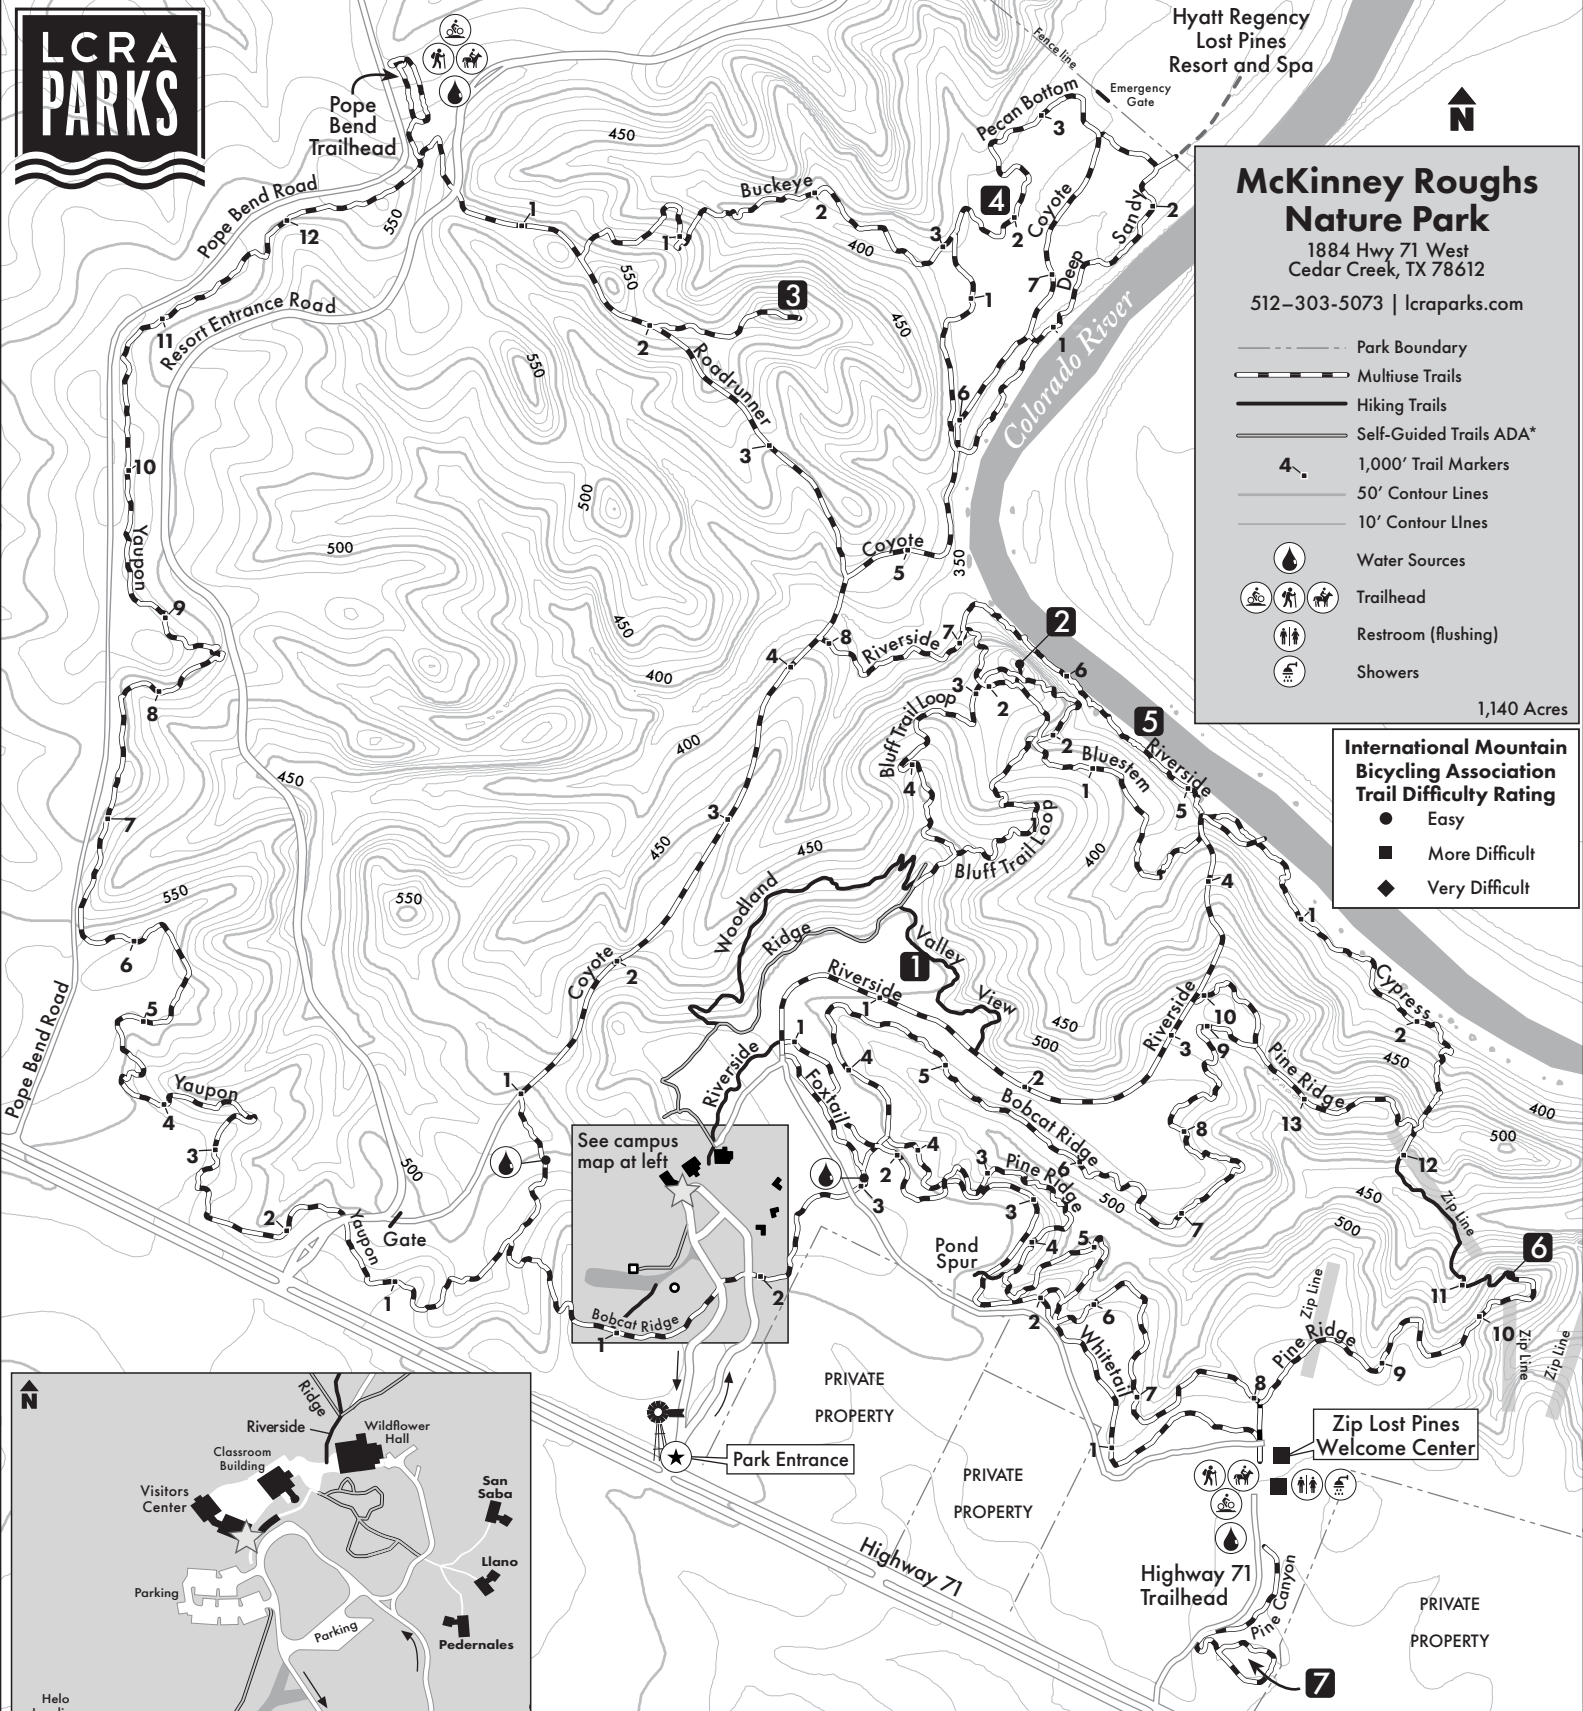

Hyatt Regency
Lost Pines
Resort and Spa

McKinney Roughs Nature Park

1884 Hwy 71 West
Cedar Creek, TX 78612

512-303-5073 | lcraparks.com

- Park Boundary
- Multiuse Trails
- Hiking Trails
- Self-Guided Trails ADA*
- 1,000' Trail Markers
- 50' Contour Lines
- 10' Contour Lines
- Water Sources
- Trailhead
- Restroom (flushing)
- Showers

1,140 Acres

- ### International Mountain Bicycling Association Trail Difficulty Rating
- Easy
 - More Difficult
 - Very Difficult

- ### SCENIC POINTS
- 1** Valley View
 - 2** Bluff Trail Overlook
 - 3** Overlook at Meditation Point
 - 4** Giant Pecan Tree
 - 5** Riverside Rapids
 - 6** Pine Ridge Overlook
 - 7** Pine Canyon

Trails	Mileage
Bluestem	0.4
Bluff Trail Loop	0.9
Bobcat Ridge	1.9
Bobcat Spur	< 0.1
Buckeye	0.6
Coyote	1.0
Cypress	0.6
Deep Sandy	0.5
Foxtail	0.2
Meditation Point	0.2

Pecan Bottom	1.0
Pine Canyon	0.4
Pine Ridge	2.7
Pond Spur	< 0.1
Ridge	0.6
Riverside	1.5
Roadrunner	0.8
Valley View	0.3
Whitetail	0.8
Woodland	0.5
Yaupon	2.7
Total Trail Mileage	17.6

View our complete rules and regulations:

**THE OUTDOORS
ARE OPEN**

LCRAParks.com

Follow us on social!