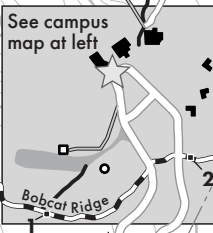

Hyatt Regency
Lost Pines
Resort and Spa

McKinney Roughs Nature Park

1884 Hwy 71 West
Cedar Creek, TX 78612

512-303-5073 | lcraparks.com

- Park Boundary
- Multiuse Trails
- Hiking Trails
- Self-Guided Trails ADA*
- 1,000' Trail Markers
- 50' Contour Lines
- 10' Contour Lines
- Water Sources
- Trailhead
- Restroom (flushing)
- Showers

1,140 Acres

- ### International Mountain Bicycling Association Trail Difficulty Rating
- Easy
 - More Difficult
 - Very Difficult

- ### SCENIC POINTS
- 1** Valley View
 - 2** Bluff Trail Overlook
 - 3** Overlook at Meditation Point
 - 4** Giant Pecan Tree
 - 5** Riverside Rapids
 - 6** Pine Ridge Overlook
 - 7** Pine Canyon

Trails	Mileage
Bluestem	0.4
Bluff Trail Loop	0.9
Bobcat Ridge	1.9
Bobcat Spur	< 0.1
Buckeye	0.6
Coyote	1.0
Cypress	0.6
Deep Sandy	0.5
Foxtail	0.2
Meditation Point	0.2

Pecan Bottom	1.0
Pine Canyon	0.4
Pine Ridge	2.7
Pond Spur	< 0.1
Ridge	0.6
Riverside	1.5
Roadrunner	0.8
Valley View	0.3
Whitetail	0.8
Woodland	0.5
Yaupon	2.7
Total Trail Mileage	17.6