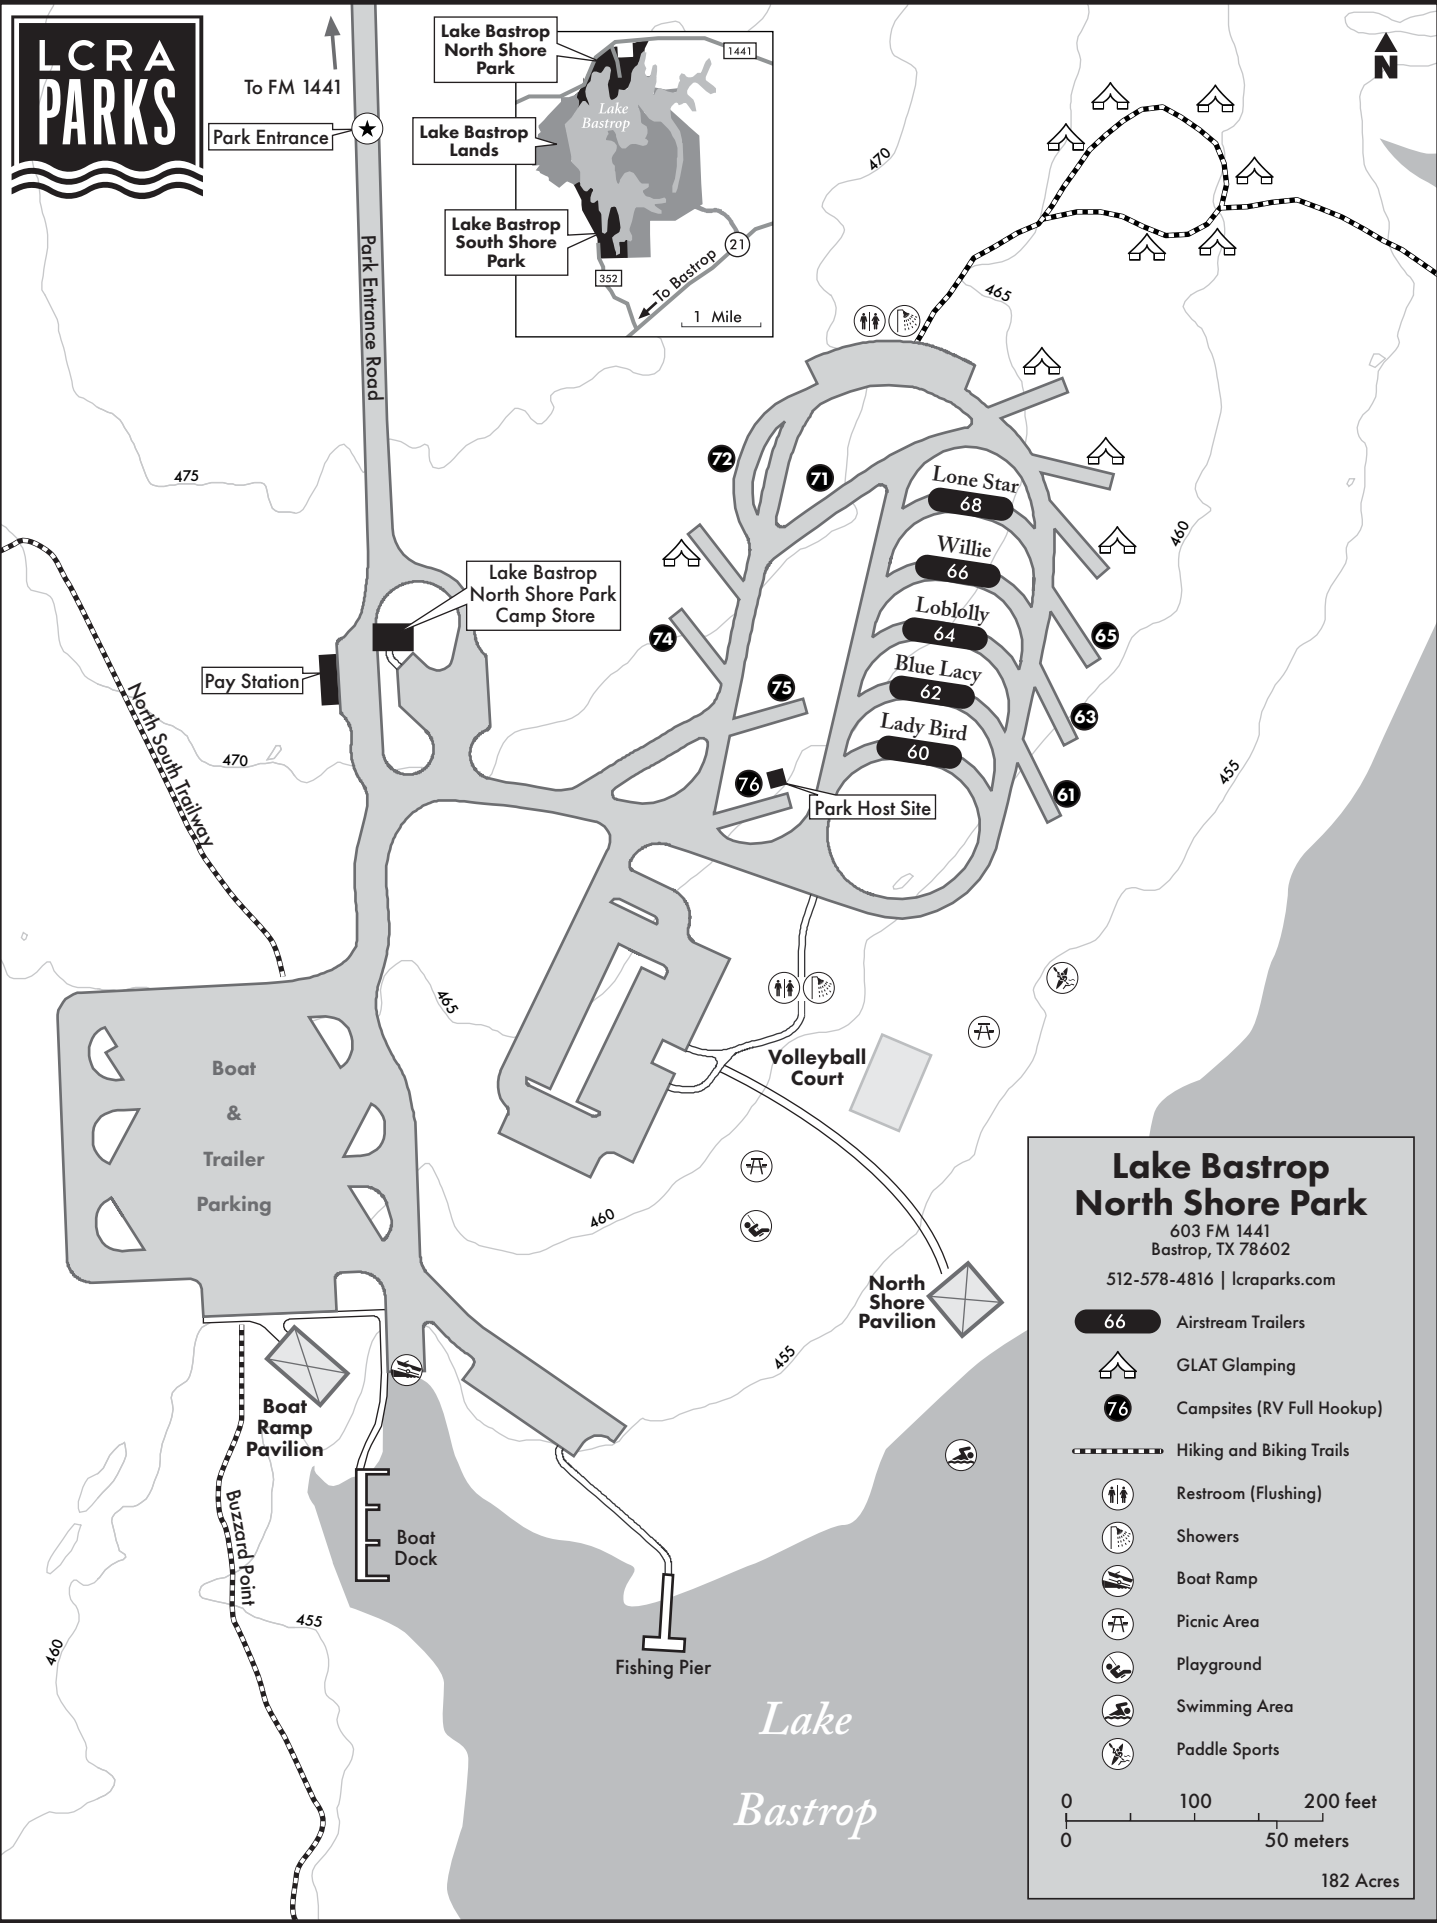

To FM 1441

Park Entrance

Park Entrance Road

Lake Bastrop North Shore Park

Lake Bastrop Lands

Lake Bastrop South Shore Park

Lake Bastrop North Shore Park Camp Store

Pay Station

North South Trailway

Boat & Trailer Parking

Boat Ramp Pavilion

Buzzard Point

Boat Dock

Fishing Pier

Volleyball Court

North Shore Pavilion

Lake Bastrop

**View our complete rules and regulations:**

**THE OUTDOORS  
ARE OPEN**

**LCRAParks.com**

**Follow us on social!**