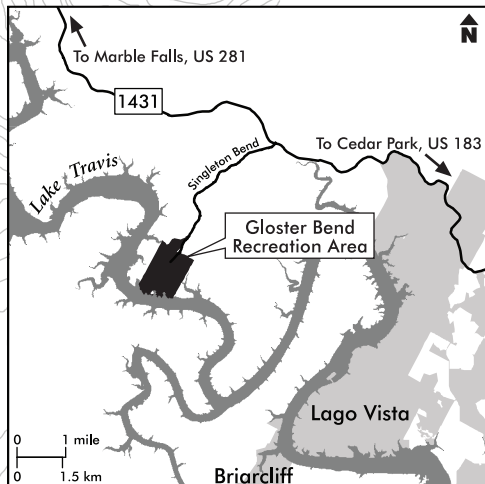

Gloster Bend Recreation Area

3533 Hollingsworth Road
Marble Falls, TX 78654

512-473-3366 | lcraparks.com

- Park Boundary
- 10' Contour Elevations
- Restroom (Flushing)
- Restroom (Nonflushing)
- Boat Ramp
- Picnic Area

508 Acres

Lake Travis