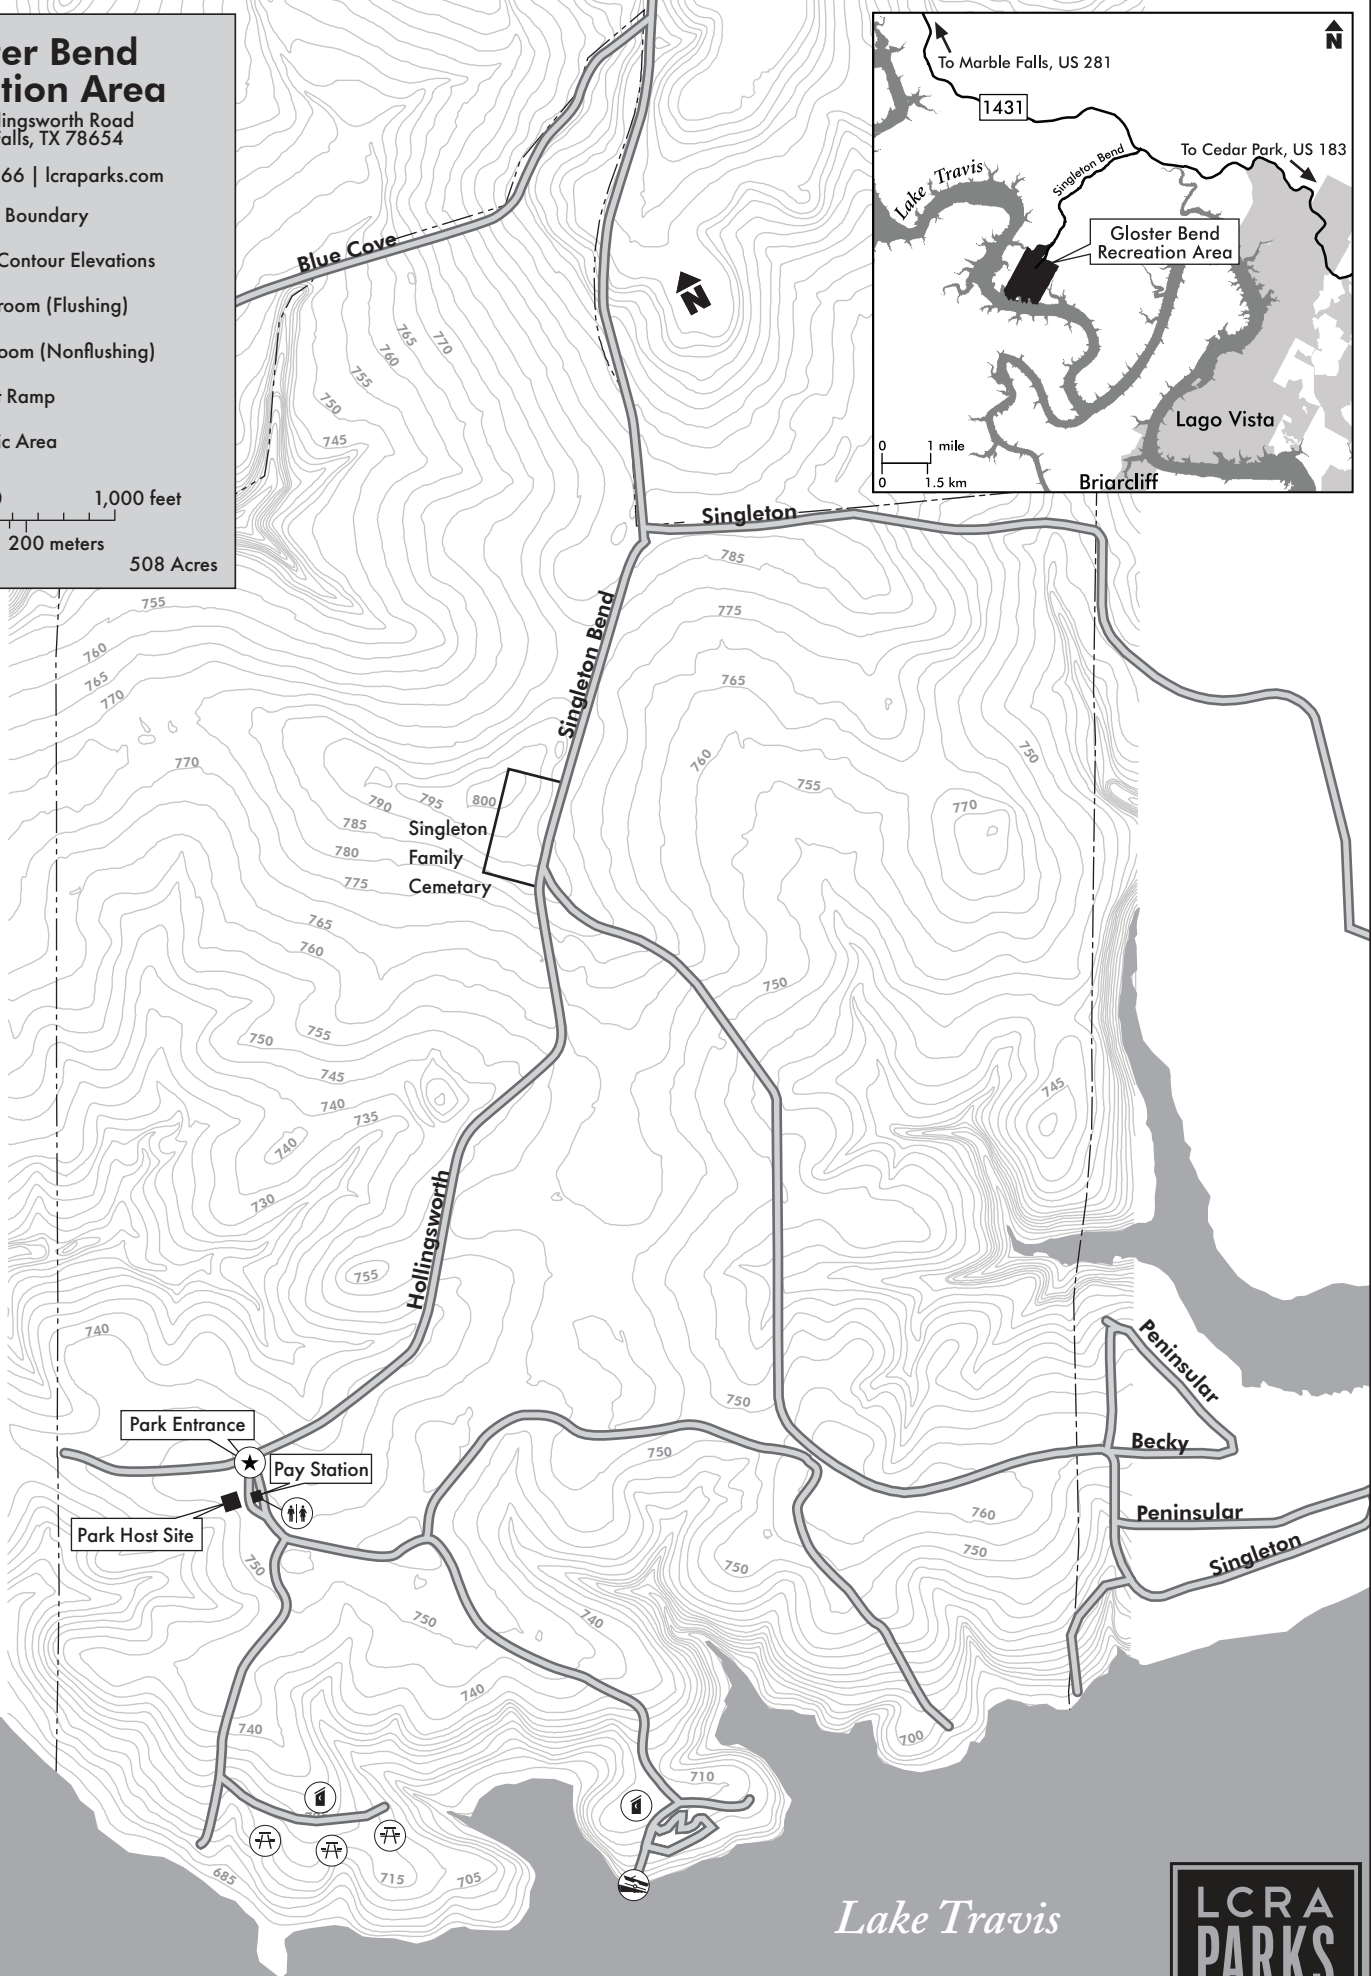

Gloster Bend Recreation Area

3533 Hollingsworth Road
Marble Falls, TX 78654

512-473-3366 | lcraparks.com

-  Park Boundary
-  10' Contour Elevations
-  Restroom (Flushing)
-  Restroom (Nonflushing)
-  Boat Ramp
-  Picnic Area

508 Acres

Lake Travis

We've established the following to ensure a pleasant and safe visit:

1. Camping is permitted only in designated areas on LCRA land.
2. Only licensed authorized vehicles are permitted in the parks.
3. Please drink responsibly.
4. Campfires are permitted only in designated fire rings or barbecue pits. (At Matagorda Bay Nature Park, no open fires permitted unless contained in an above-ground device with a spark screen installed covering the fire.)
5. Hunting and trapping are not permitted.
6. Possession or discharge of any kind of fireworks or explosives is prohibited.
7. Swimming is permitted but not within 50 feet of any boat ramp. Swimming is at your own risk; there are no lifeguards. Portable swimming pools or slip 'n slides are prohibited.
8. Please clean up and properly dispose of all pet waste. Protect pets and wildlife by keeping pets on leash in designated camping and picnicking areas; outside designated camping and picnicking areas, pets must be kept under their owner's direct control.
9. Respect quiet hours from 10 p.m.-6 a.m.
10. Thank you for not littering.

View our complete rules and regulations:

**THE OUTDOORS
ARE OPEN**

LCRAParks.com

Follow us on social!